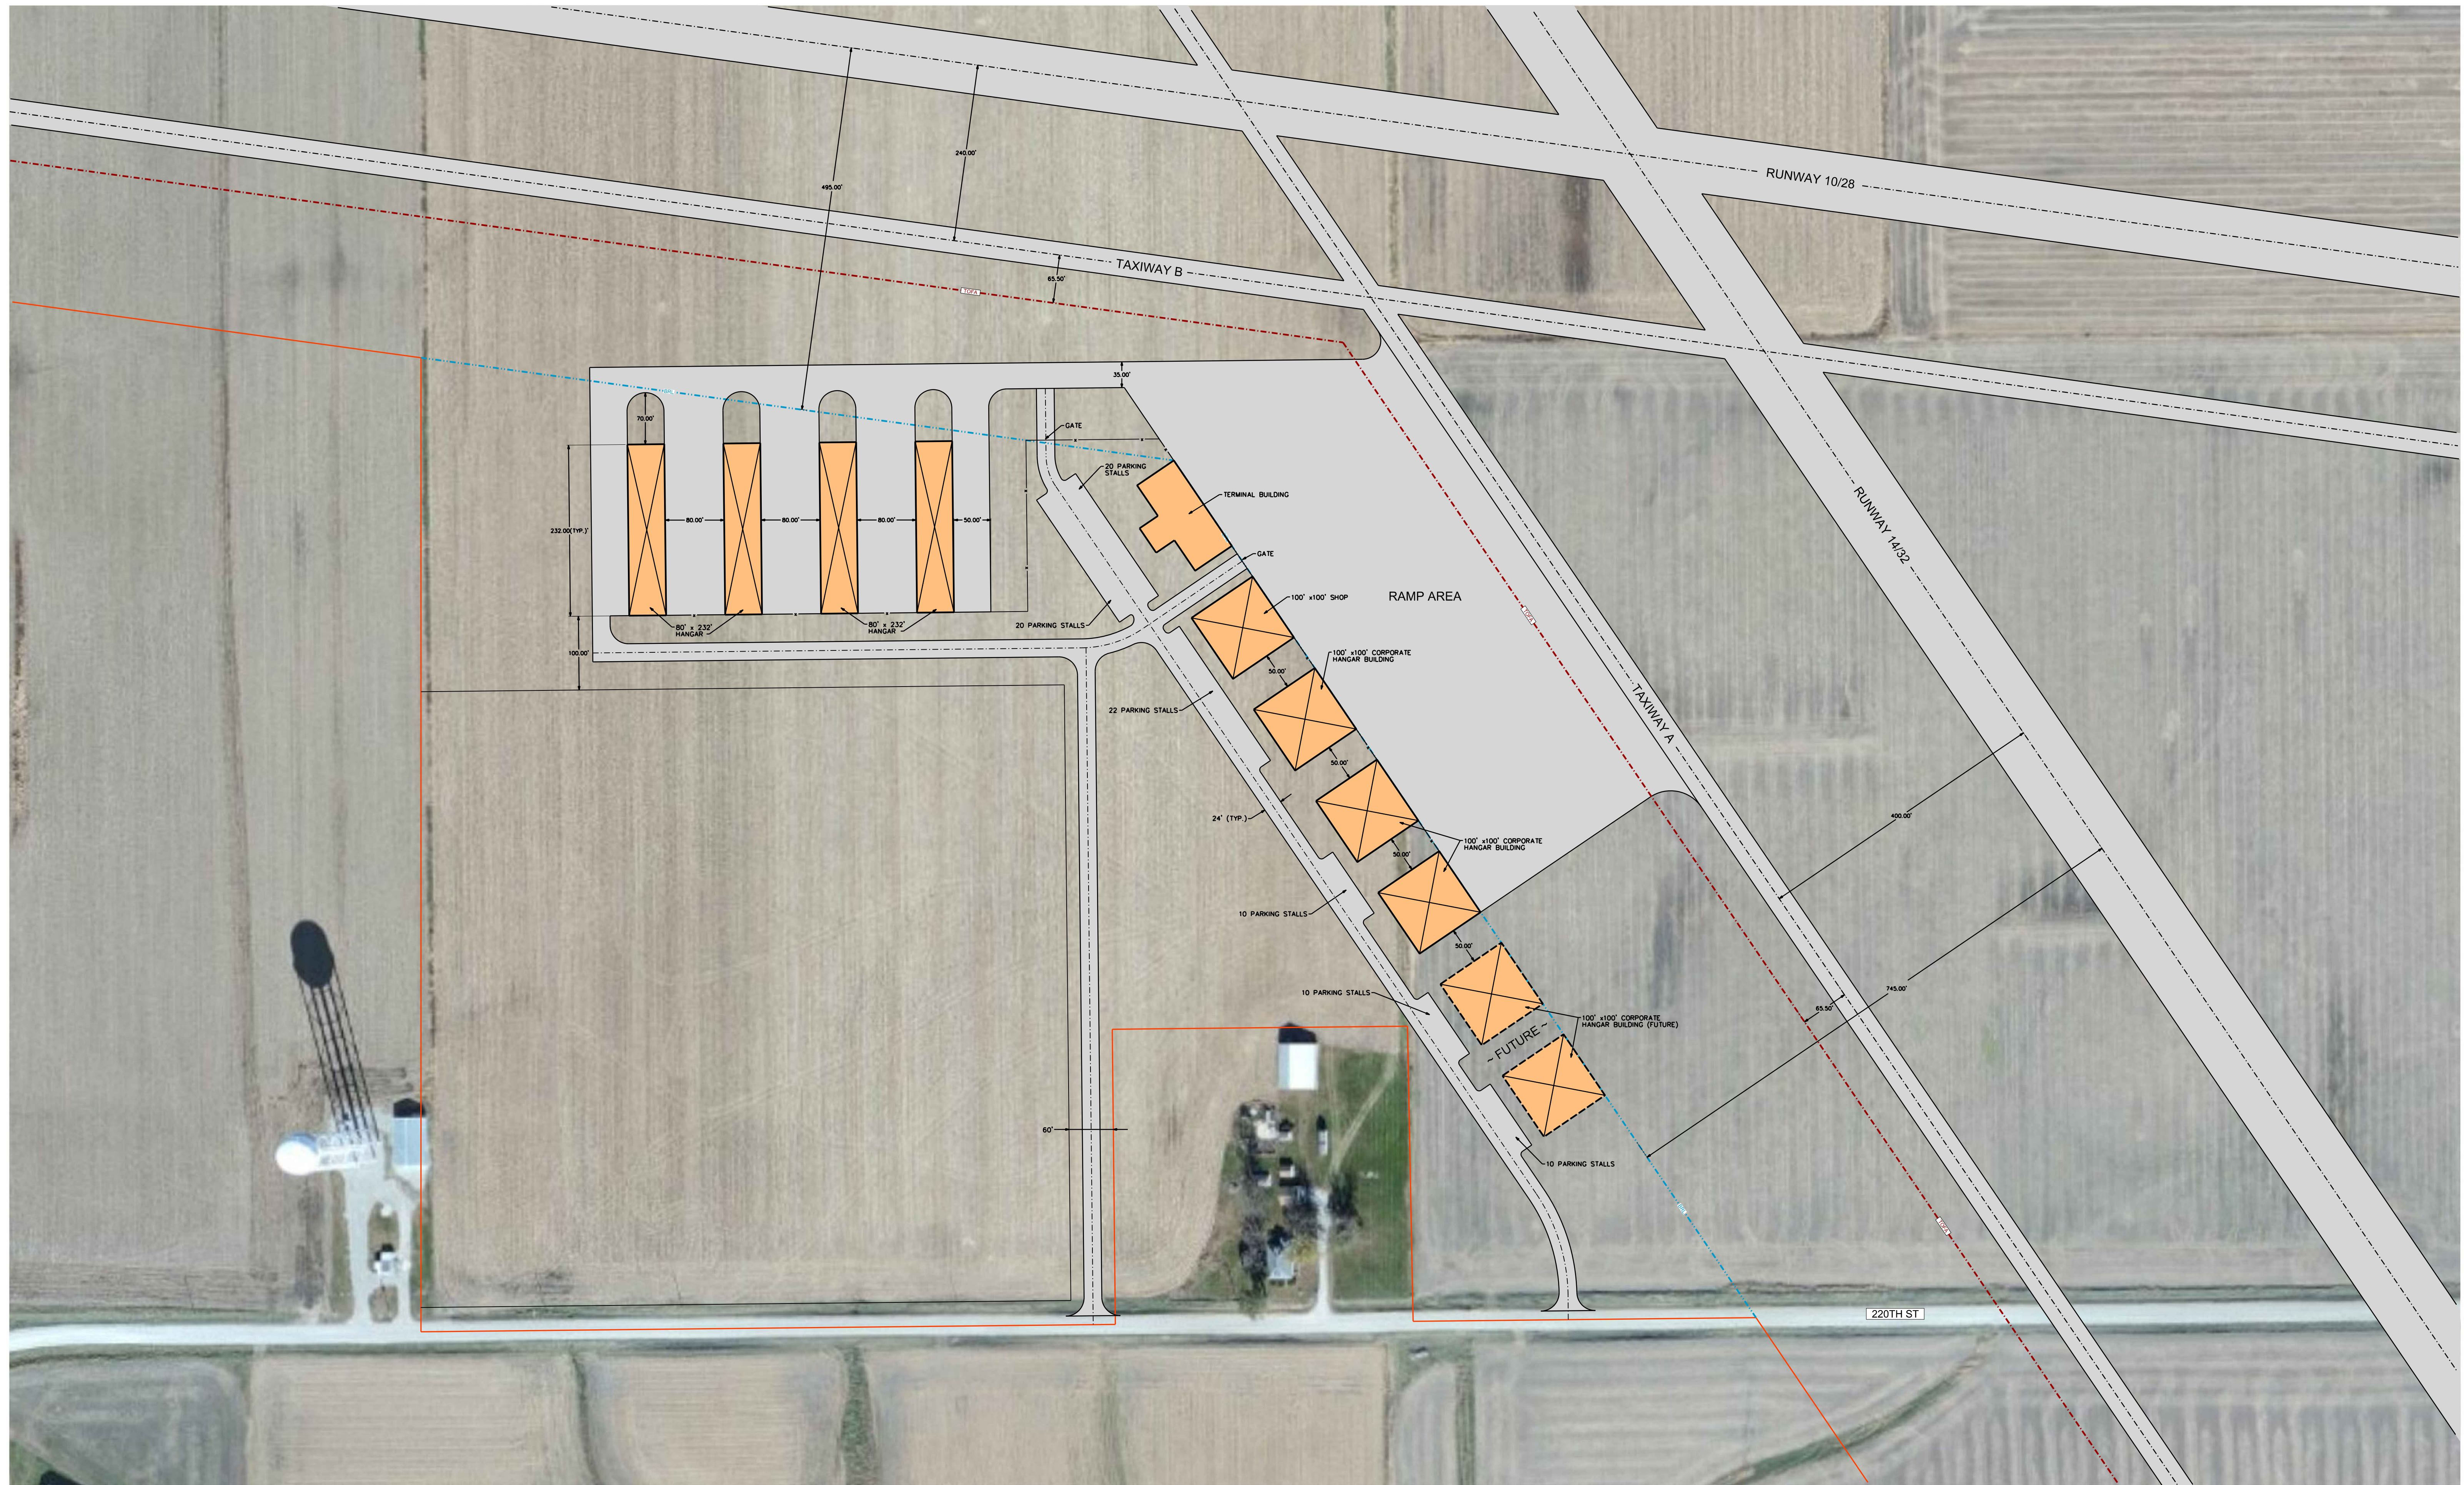

File: C:\Projects\SouthCentralTerminal\cdh04.dwg
Scale: 1/8" = 1'-0"
Date: 11/08/2014

Project Manager: Jerry Searle
Designer: Jeremy C.
Project Number: xxxxxx
Phone: (515) 963-3488

SOUTH CENTRAL
REGIONAL AIRPORT AGENCY
MAHASKA COUNTY, IOWA

SITE A ALTERNATE 2
TERMINAL LAYOUT

Aerial Provided By:
ESRI World Imagery
Aerial Date:
Unknown